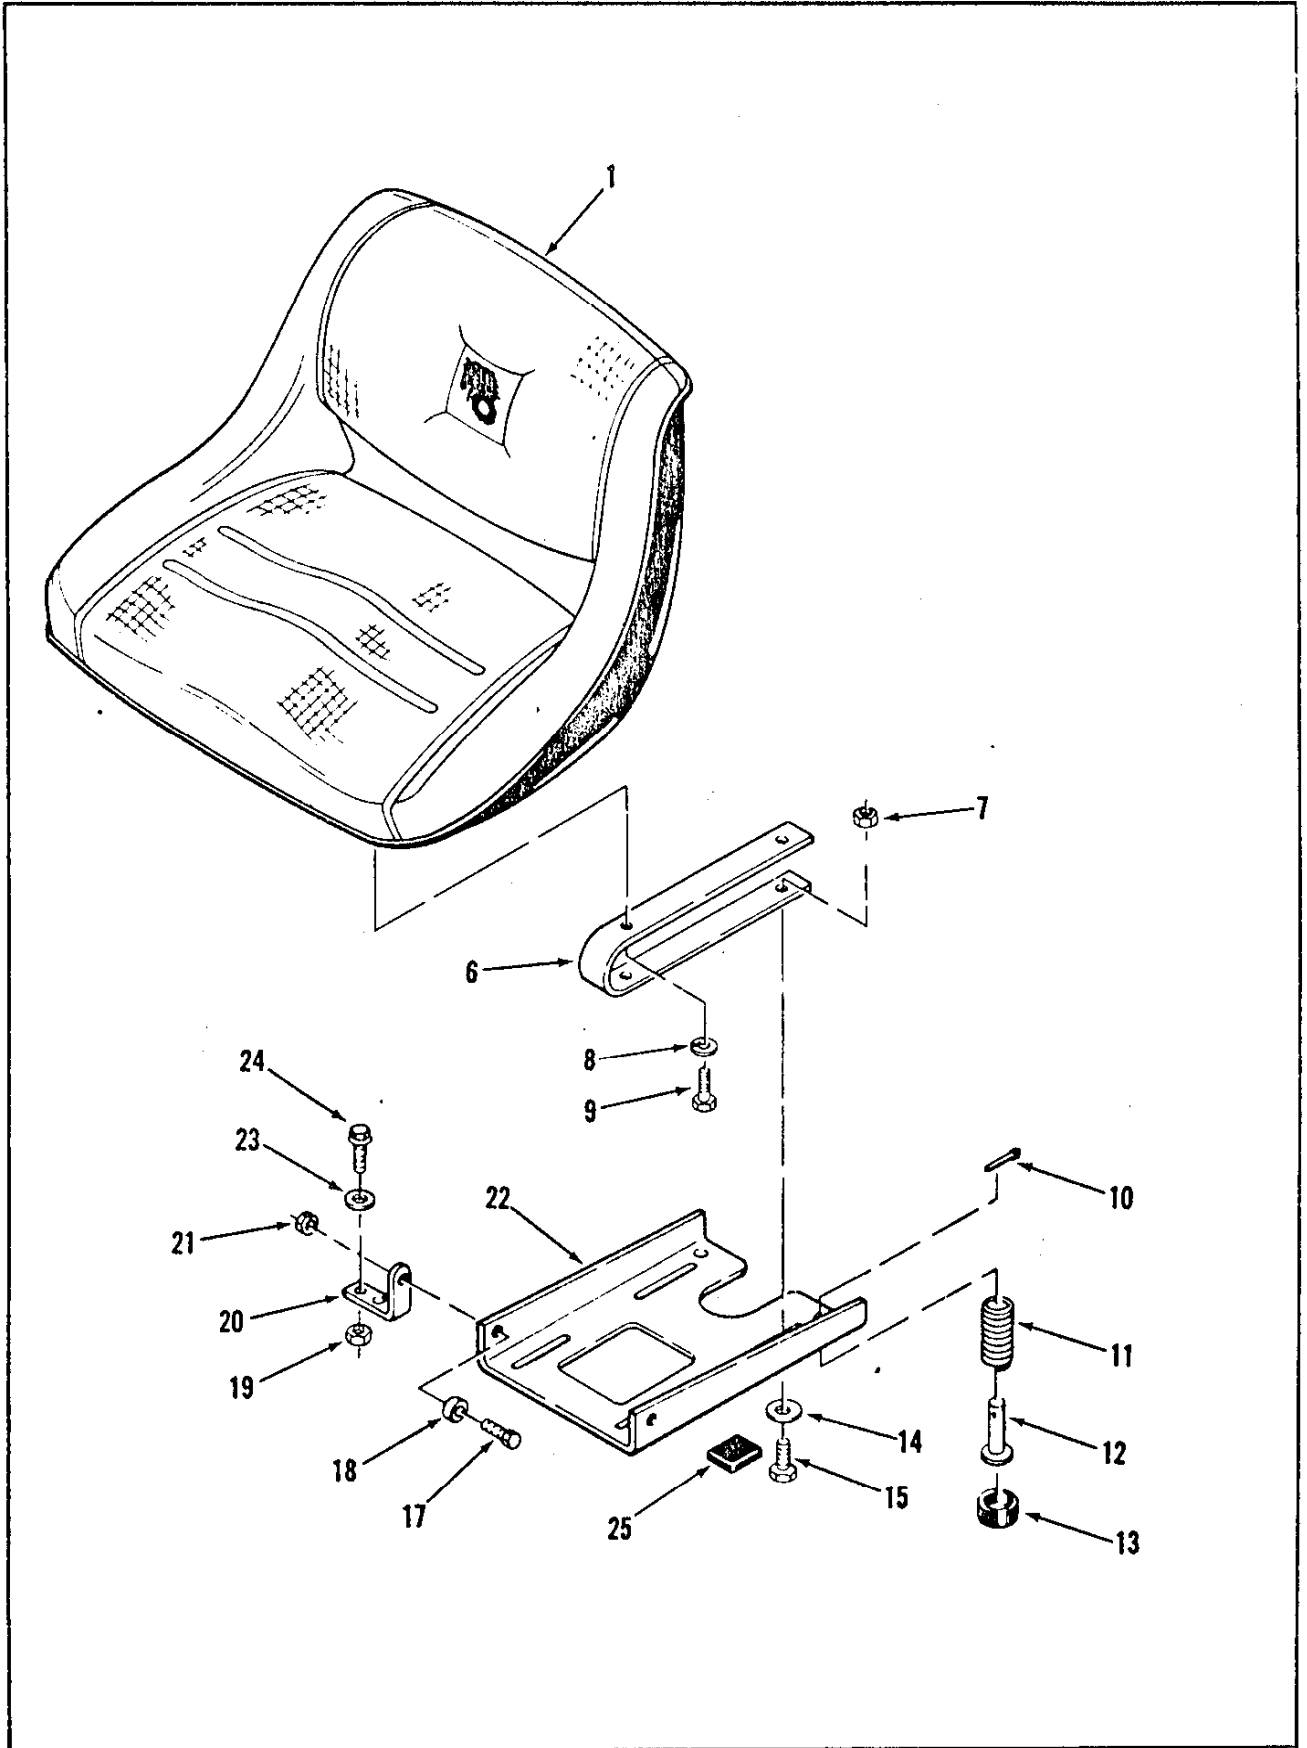

SECTION 13 - SEAT AND DECALS

Item	Part Number	Description	
FIGURE 13-1 SEAT AND SUSPENSION			
1	109342	Seat.....	1
6	103145	Seat Spring.....	2
7	915112	Eslok Nut 5/16-18.....	4
8	920082	Lockwasher 5/16.....	4
9	908017	Bolt 5/16-18 X 3/4.....	4
10	932008	Cotter Pin 3/32 X 3/4.....	2
11	104841	Spring.....	2
12	106449	Pin.....	2
13	106331	Rubber Cap.....	2
14	920008	Washer 5/16 SAE.....	4
15	908018	Bolt 5/16-18 X 7/8.....	4
17	908018	Bolt 5/16-18 X 7/8.....	2
18	105503	Bushing.....	2
19	915112	Eslok Nut 5/16-18.....	4
20	105524	Pivot Bracket.....	2
21	915112	Eslok Nut 5/16-18.....	2
22	108681	Seat Pivot Plate.....	1
23	920008	Washer 5/16 SAE.....	4
24	908018	Bolt 5/16-18 X 7/8.....	4
25	109597	Bumper Seat Switch.....	1