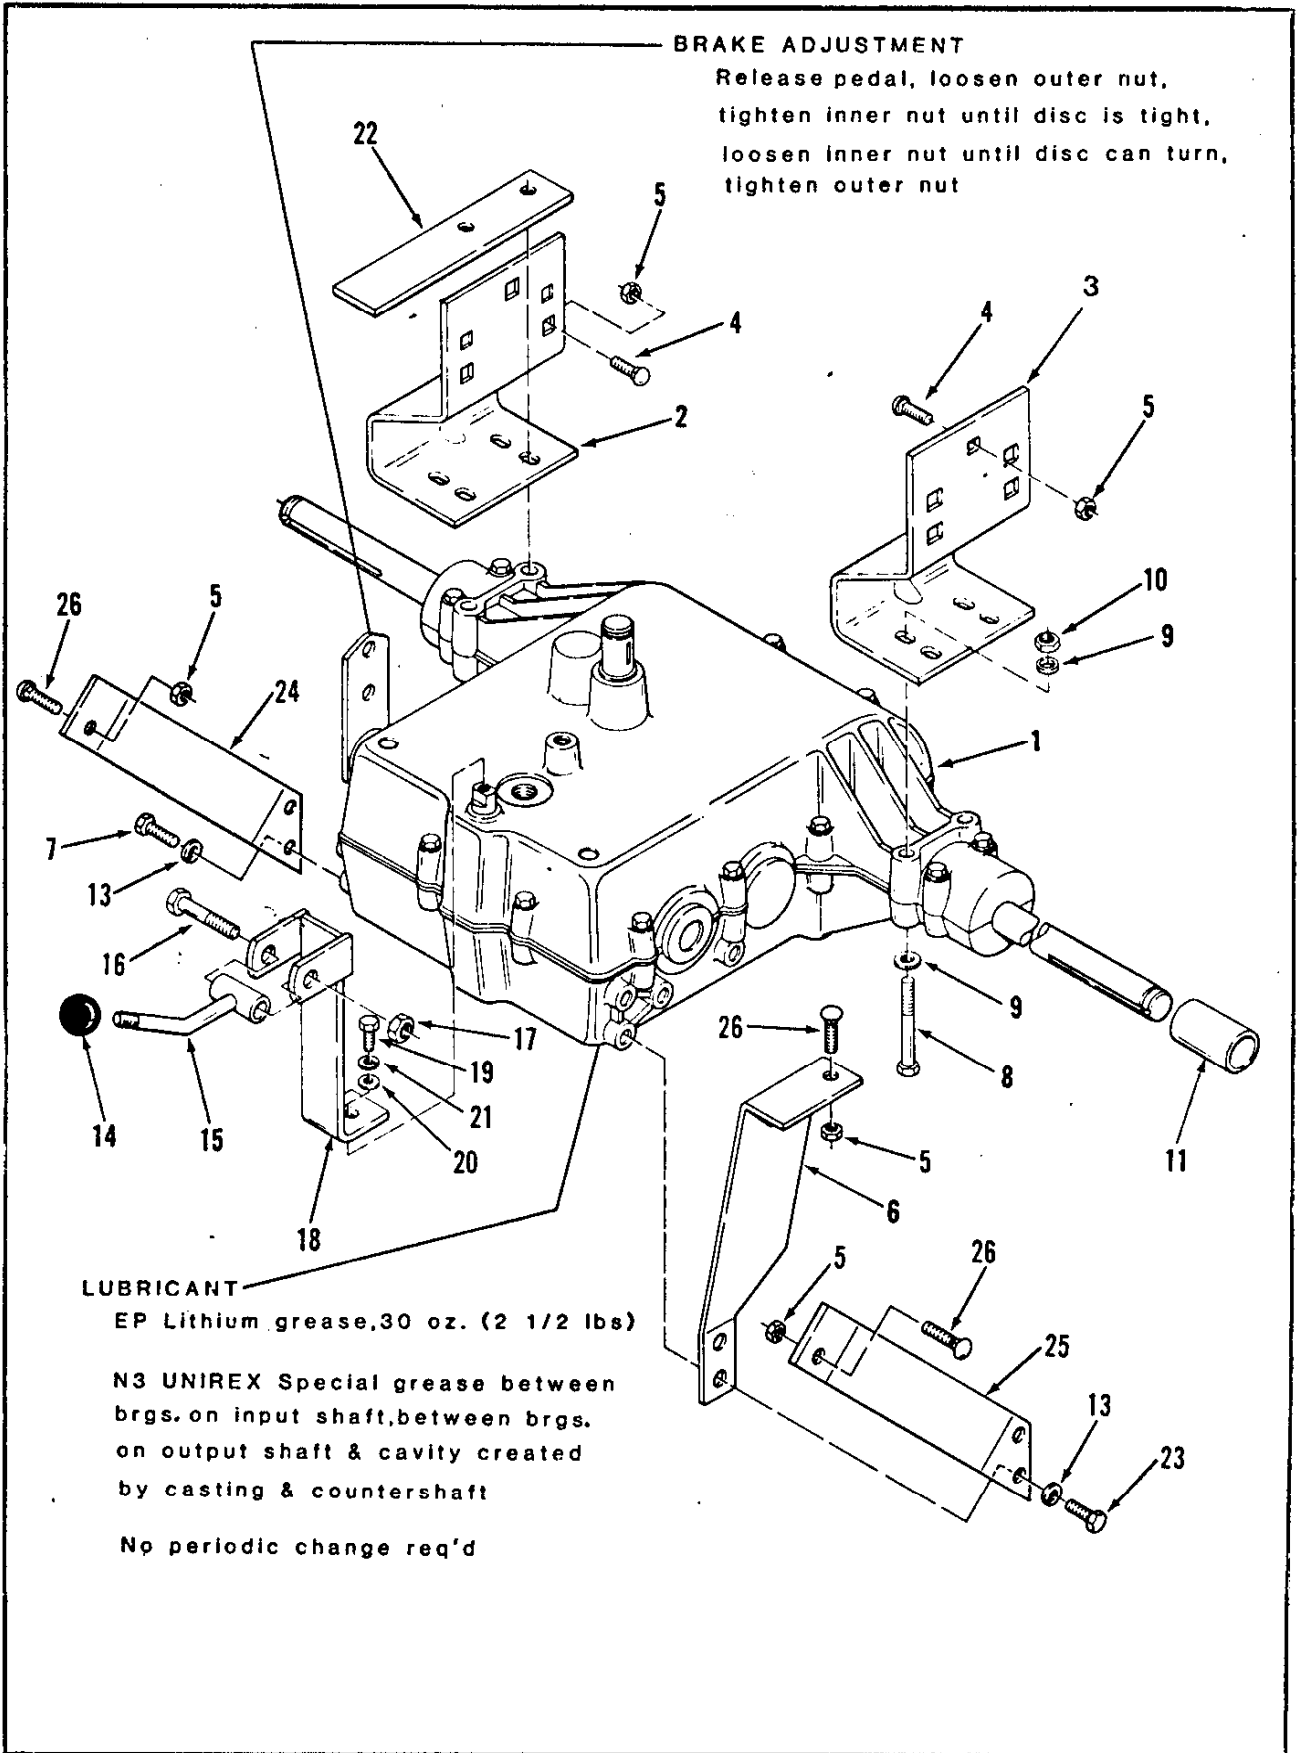

PARTS LIST

B-1136/400 cc

Wheel Horse

TITLE	FIGURE NUMBER	PAGE
Section 4		
3-Speed Transmission.....	4	2-3
Section 5		
Front Axle and Steering.....	5	4-5
Section 6		
Brake and Clutch Linkage - 3 Speed Model.....	6	6-7
Section 7		
Attachment Lift.....	7	8-9
Section 8		
Frame, Sheet Metal and Covers.....	8-1,2	10-11-12-13
Section 9		
Engine, Fuel and Exhaust Systems.....	9	14-15
Section 10		
Electrical System.....	10-1,2	16-17-18-19
Section 11		
Wheels and Tires.....	11	20-21
Section 12		
Clutches and Pulleys.....	12-1,2	22-23-24-25
Section 13		
Seat and Suspension.....	13-1	26-27
Decals, Miscellaneous.....	13-2	28-29

SECTION 4 - TRANSMISSION

Item	Part Number	Description	
FIGURE 3-SPEED TRANSMISSION			
1	110209	Transmission - Peerles Model 900	1
2	107970	Bracket Rear Axle R.H.....	1
3	110295	Bracket Transmission Mount.L.H.....	1
4	900036	Carriage Bolt 5/16 - 18 X 1.....	6
5	915112	Eslok Nut 5/16 - 18.....	9
6	110297	Torque Strap.....	1
7	926720	S.T. Bolt 5/16 - 18 X 1.....	2
8	908025	Bolt 5/16 - 18 X 2 1/2.....	4
9	920008	Washer 5/16 SAE.....	8
10	915112	Eslok Nut 5/16 - 18.....	4
11	110201	Axle Spacer.....	1
13	920082	Lockwasher 5/16.....	4
14	108758	Knob.....	1
15	109638	Shift Rod.....	1
16	908040	Bolt 3/8 - 16 X 2.....	1
17	915113	Eslok Nut 3/8 - 16.....	1
18	110192	Shift Lever Lower.....	1
19	908153	Bolt 1/4 - 28 X 7/8.....	1
20	104869	Special Washer.....	1
21	920081	Lockwasher 1/4.....	1
22	110163	Brake Stop Bar.....	1
23	926697	S.T. Bolt 5/16 - 18 X 1.....	2
24	110190	Torque Strap R.H.....	1
25	110296	Torque Strap L.H.....	1
26	900037	Carriage Bolt 5/16 - 18 X 3/4.....	3