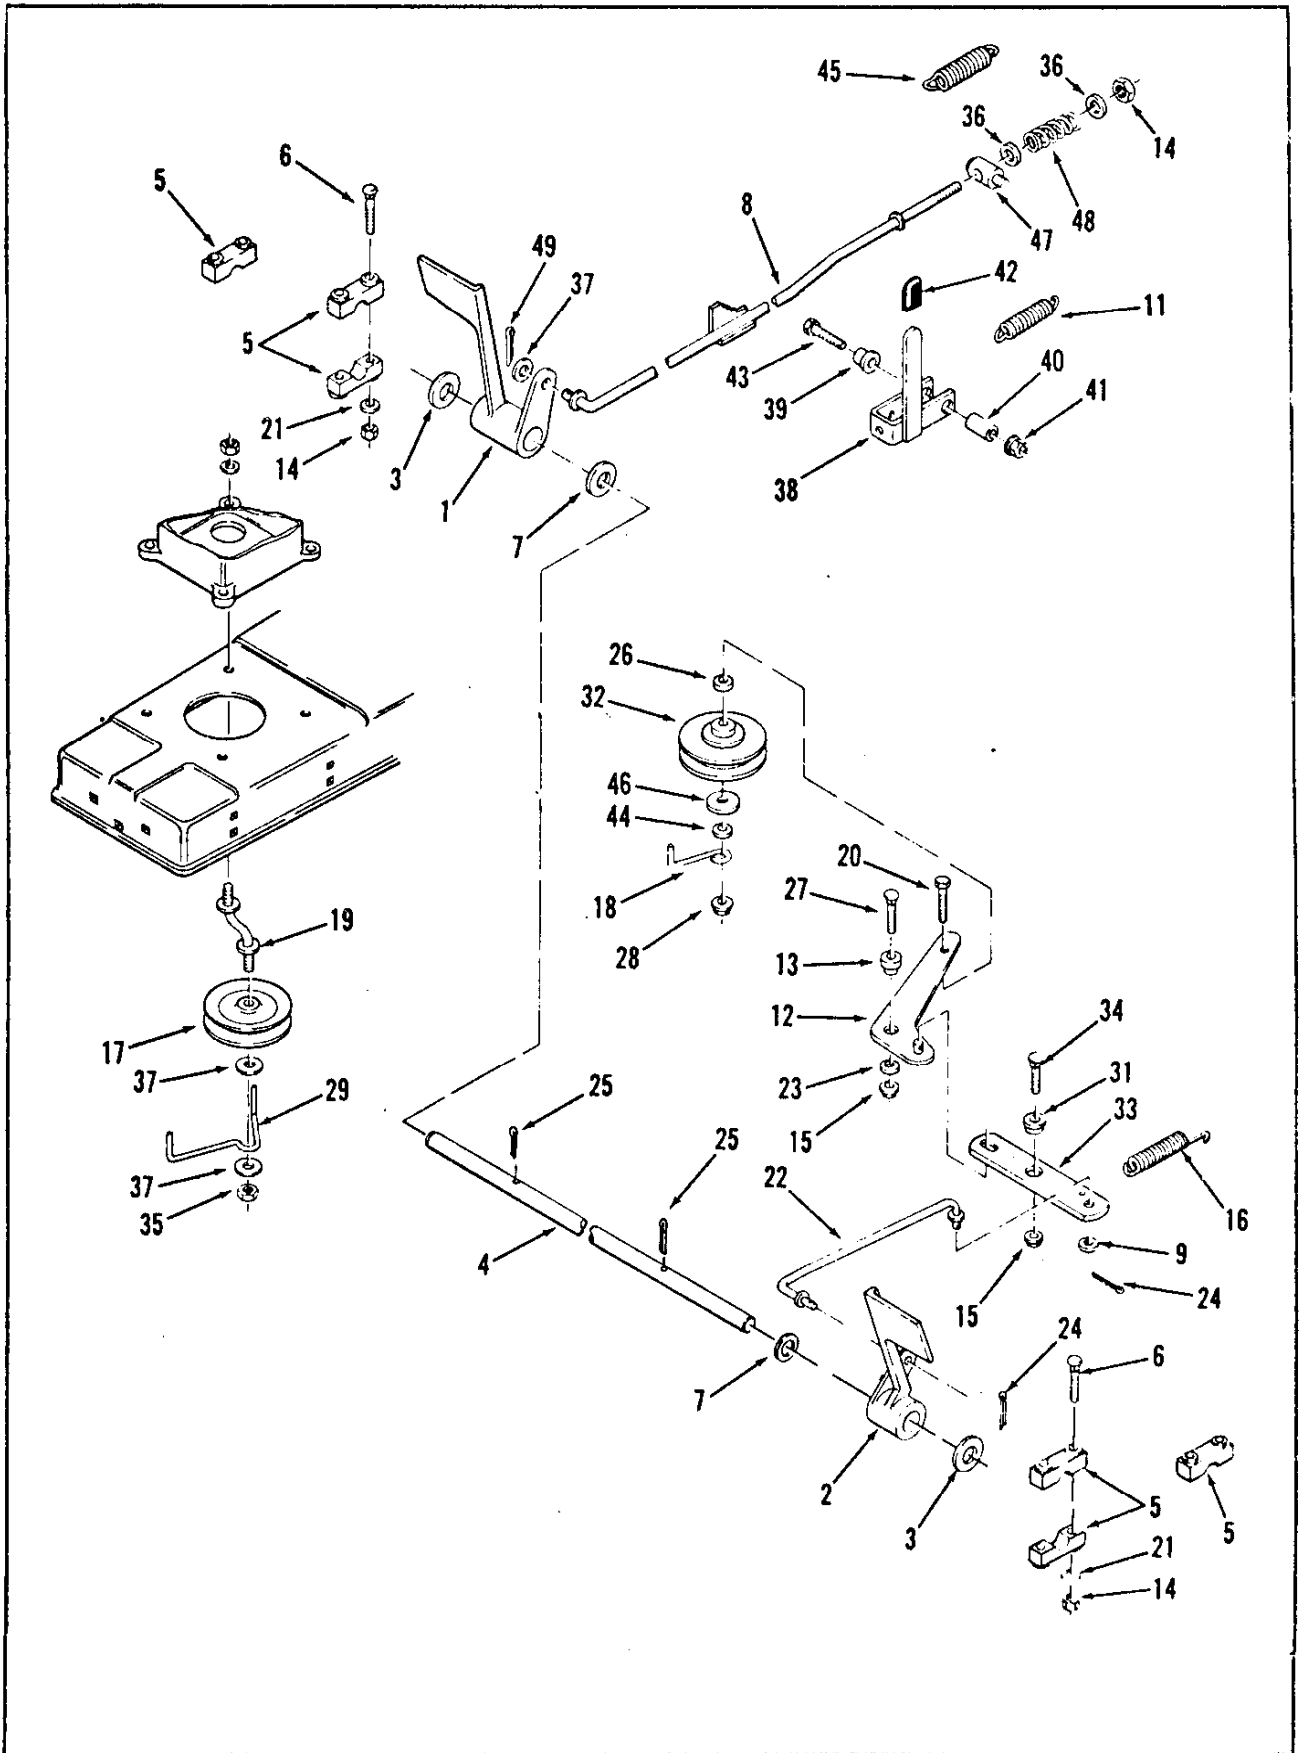

SECTION 6 - BRAKE AND CLUTCH LINKAGE

SECTION 6 - BRAKE AND CLUTCH LINKAGE

Item	Part Number	Description		
Figure 6 BRAKE AND CLUTCH LINKAGE - 3-SPEED MODEL				
1	108602	Pedal - Brake		1
2	108601	Pedal - Clutch		1
3	92026	Special Washer		2
4	108279	Shaft - Pedal		1
5	106585	Block Pivot		6
6	900041	Carriage Bolt 5/16-18 X 1 3/4		4
7	920215	Special Washer		2
8	109489	Brake Rod		1
9	920008	Washer 5/16		1
11	103628	Spring		1
12	106304	Idler Arm		1
13	106203	Spacer - Idler Arm		1
14	915112	Esllok Nut 5/16-18		5
15	102809	Flange Locknut 3/8-16		2
16	6533	Clutch Spring		1
17	8205	"V" Idler Pulley		1
18	103408	Belt Guide - Flat Idler		1
19	108923	Rod		1
20	908039	Bolt 3/8-16 X 2 1/4		1
21	920008	Washer 5/16 SAE		4
22	106202	Rod - Clutch		1
23	920249	Special Washer		1
24	932016	Cotter Pin 1/8 X 3/4		2
25	932025	Cotter Pin 5/32 X 1		2
26	104525	Spacer - Flat Idler		1
27	900066	Carriage Bolt 3/8-16 X 1 3/4		1
28	102809	Flange Locknut 3/8-16		1
29	108511	Belt Guide "V" Idler		1
31	9475	Spacer - Clutch Bar		1
32	MW8821	Flat Idler Pulley		1
33	106382	Bar - Clutch		1
34	900064	Carriage Bolt 3/8-16 X 1 1/4		1
35	915113	Esllok Nut 3/8-16		1
36	920038	Washer 5/16 U.S.		2
37	920039	Washer 3/8 U.S.		3
38	106300	Parking Brake Lever		1
39	101765	Bushing		1
40	102025	Spacer - Parking Brake		1
41	102809	Flange Locknut 3/8-16		1
42	6820	Grip		1
43	908038	Bolt 3/8-16 X 2		1
44	920009	Washer 3/8 SAE		1
45	107788	Spring		1
46	2844	Special Washer		1
47	6739	Trunnion		1
48	7602	Spring		1
49	932008	Cotter Pin 3/32 X 3/4		1