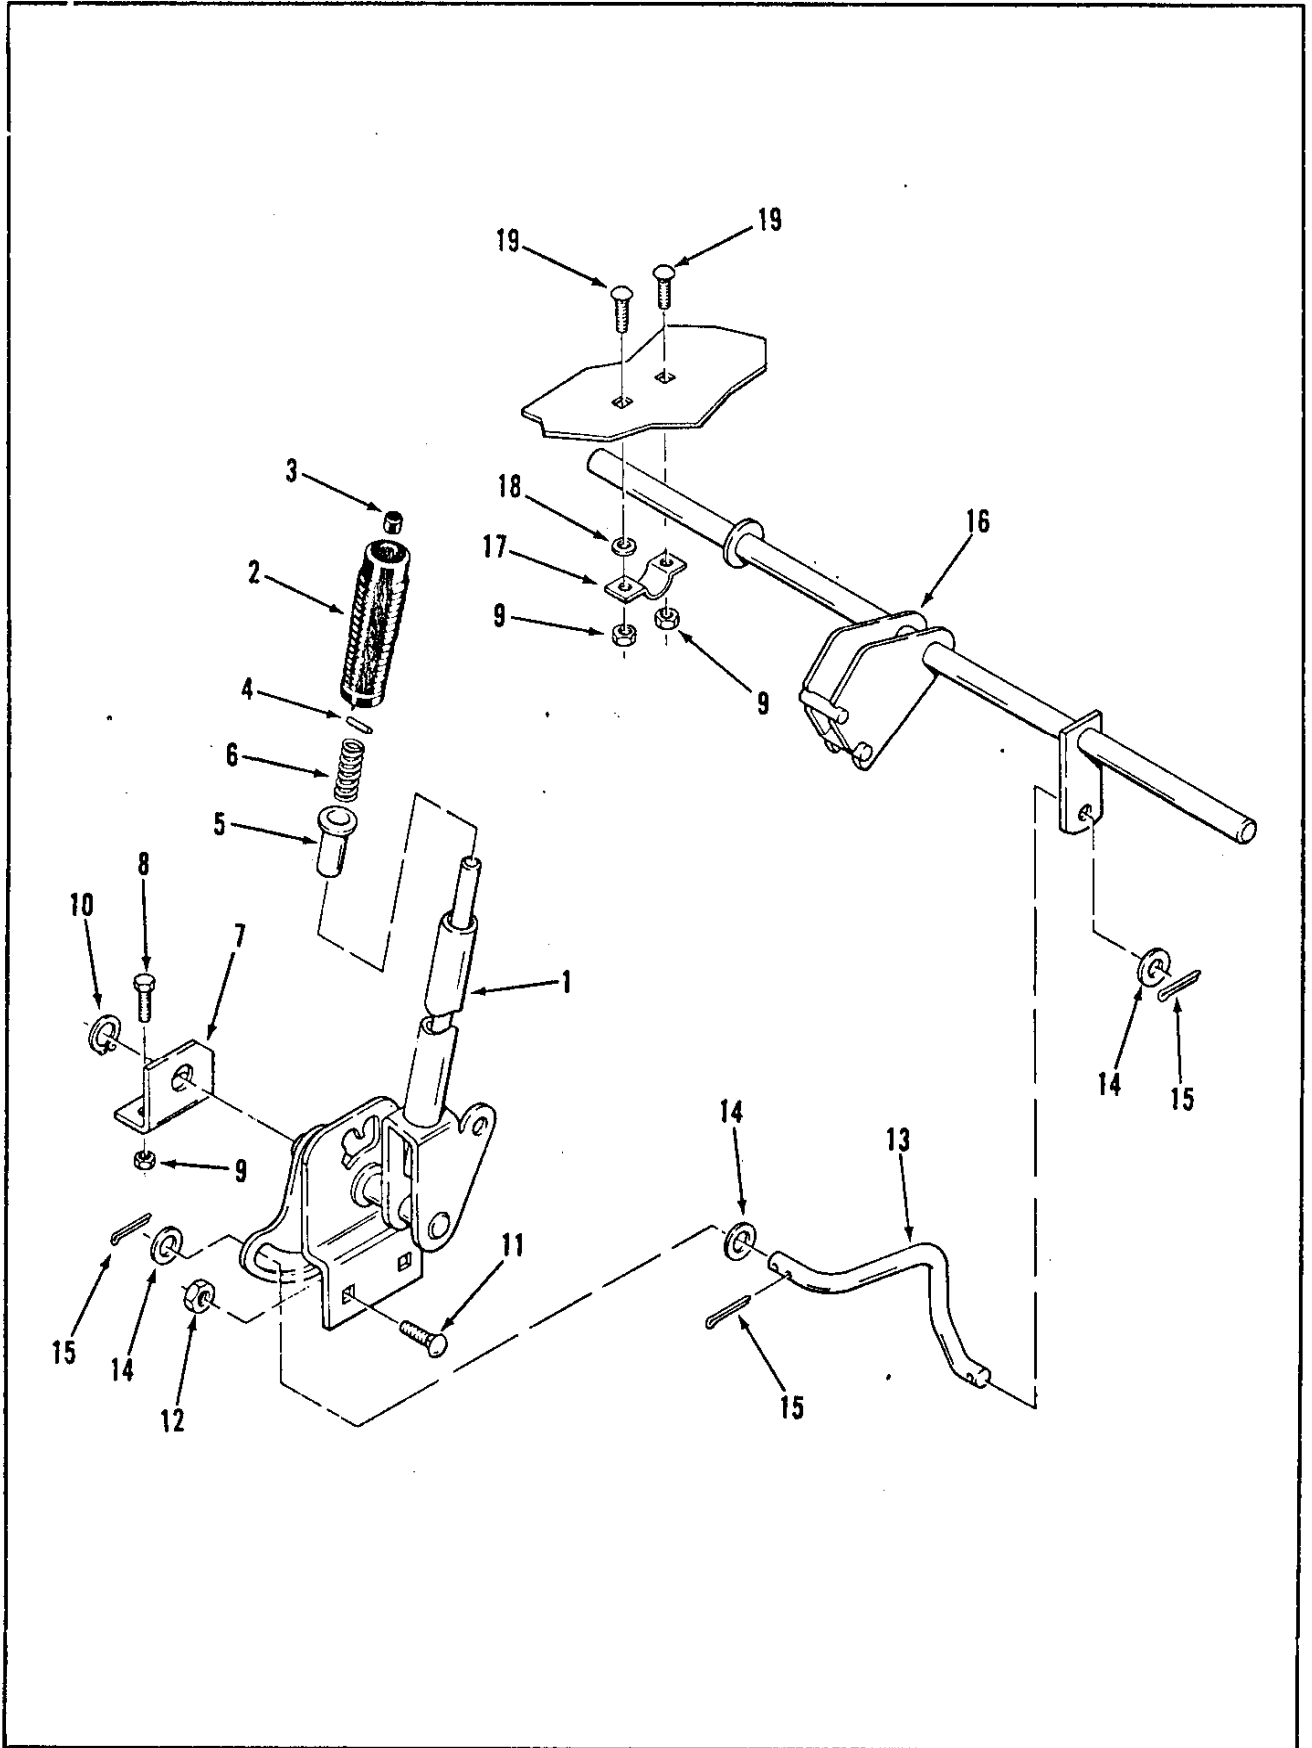

SECTION 5 - FRONT AXLE AND STEERING

SECTION 5 - FRONT AXLE AND STEERING

Item	Part Number	Description	
Figure 5 FRONT AXLE AND STEERING (Mower Hanger)			
1	106199	Axle - Front	1
2	1030	Grease Fitting	1
3	1481	Grease Fitting	3
5	108910	Plate - Front Axle	1
6	110214	Assy - Front Spdl RH	1
7	110215	Assy - Front Spdl LH	1
8	932026	Cotter Pin	1
9	109733	Support	2
10	6397	Bushing	1
11	915113	Eslok Nut 3/8-16	1
12	908034	Bolt 3/8-16 X 1	2
13	106310	Assy - Strg Shft Lower	2
14	5210	Shim Washer .015	1
15	1278	Shim Washer .050	1
16	932035	Cotter Pin 3/16 X 1 1/4	2
17	1772	Ball Joint Assy LH	1
18	1773	Ball Joint Assy RH	1
19	915002	Eslok Nut 3/8-24	1
20	108909	Support - Front Axle	4
21	109252	Front Hanger (Mower)	1
22	104822	Retaining Ring 3/4	1
23	104885	Assy - Strg Shft - Upper	1
24	909848	Cup Pt Set Screw 1/4-20 X 1/4	1
25	1085	Shaft Collar	1
26	109189	Bushing	1
27	106055	Steering Wheel	1
29	933221	Spirol Pin 1/4 X 2	1
30	109529	Collar	1
32	911424	Bolt 3/8-16 X 2 Full Thread	1
48	908035	Bolt 3/8-16 X 1 1/4	2
49	915236	Jam Nut 3/8-16	3

SECTION 7 - ATTACHMENT LIFT

SECTION 7 - ATTACHMENT LIFT

Item	Part Number	Description	
Figure 7			
ATTACHMENT LIFT			
1	109170	Lift Lever	1
2	6542	Grip	1
3	105316	Rod Cap	1
4	933148	Spirol Pin 1/8 X 1/2	1
5	8130	Spring Retainer	1
6	3624	Spring	1
7	109177	Bracket	1
8	908017	Bolt 5/16-18 X 3/4	2
9	915112	Eslok Nut 5/16-18	6
10	104822	Retaining Ring	1
11	900062	Carriage Bolt 3/8-16 X 3/4	2
12	915113	Eslok Nut 3/8-16	2
13	109336	Lift Rod	1
14	920011	Washer 1/2 SAE	3
15	932017	Cotter Pin 1/8 X 1	3
16	109333	Lift Shaft	1
17	106288	Clamp	2
18	920039	Washer 3/8 U.S.	2
19	900036	Carriage Bolt 5/16-18 X 5/8	4