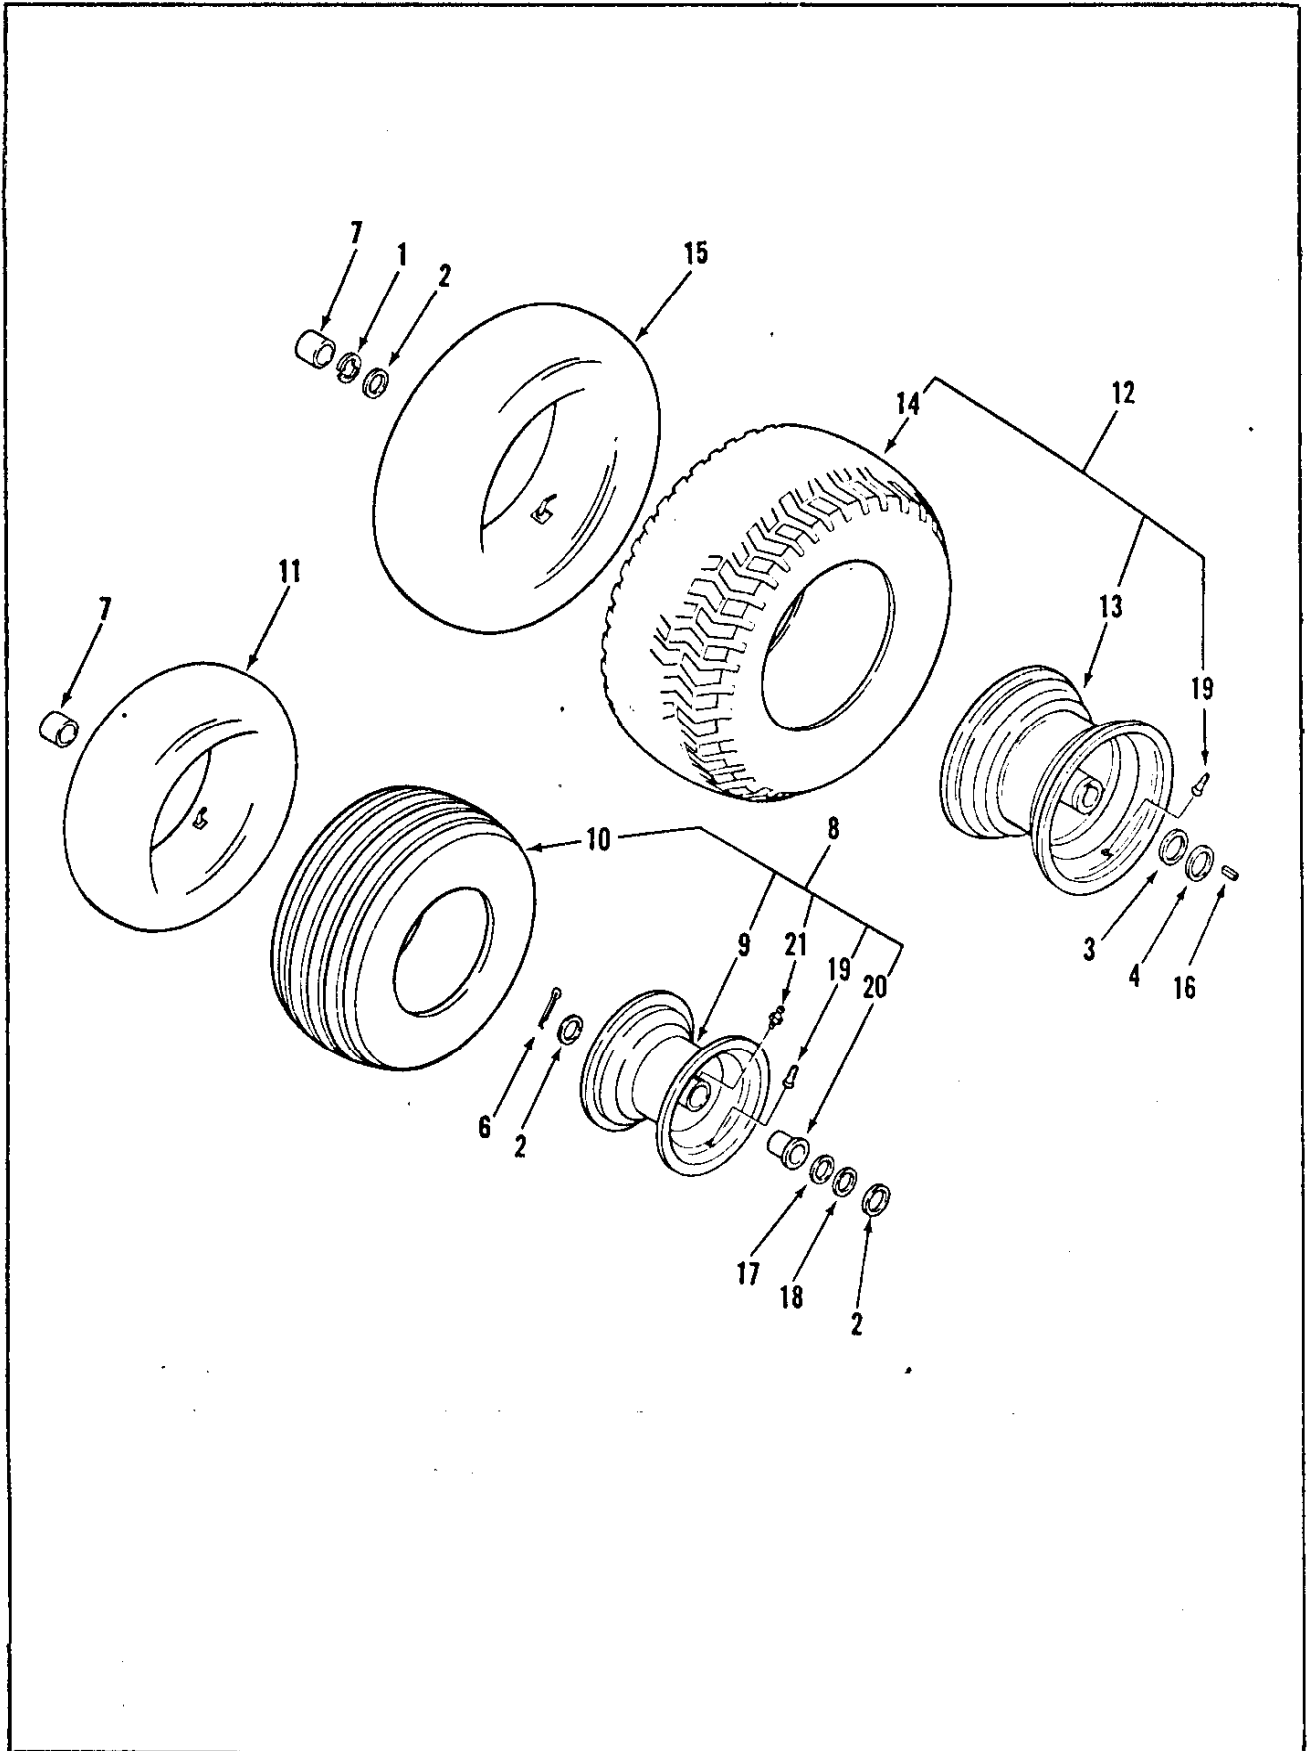

SECTION 11 - WHEELS AND TIRES

Item	Part Number	Description	
FIGURE 11 WHEELS AND TIRES			
1	104636	"E" Ring.....	2
2	109262	Special Washer - Hubcap.....	6
3	5210	Shim Washer .015.....	X
4	1278	Shim Washer .050.....	X
6	932026	Cotter Pin.....	2
7	109261	Hub Cap.....	4
8	108557	Assy - Wheel & Tire Front.....	2
9	109115	Front Wheel.....	1
10	104307	Front Tire.....	1
11	101779	Front Tube- Service Only.....	1
12	106391	Assy - Wheel & Tire Rear.....	2
13	106490	Rear Wheel.....	1
14	105451	Rear Tire.....	1
15	105450	Rear Tube - Service Only.....	1
16	1120	Sq Key 3/16 X 1 3/4.....	2
17	1278	Shim Washer .050.....	X
18	5210	Shim Washer .015.....	X
19	5108	Valve Stem (Tubeless Tire).....	1
20	100166	Flange Bushing.....	2
21	109500	Grease Fitting.....	1