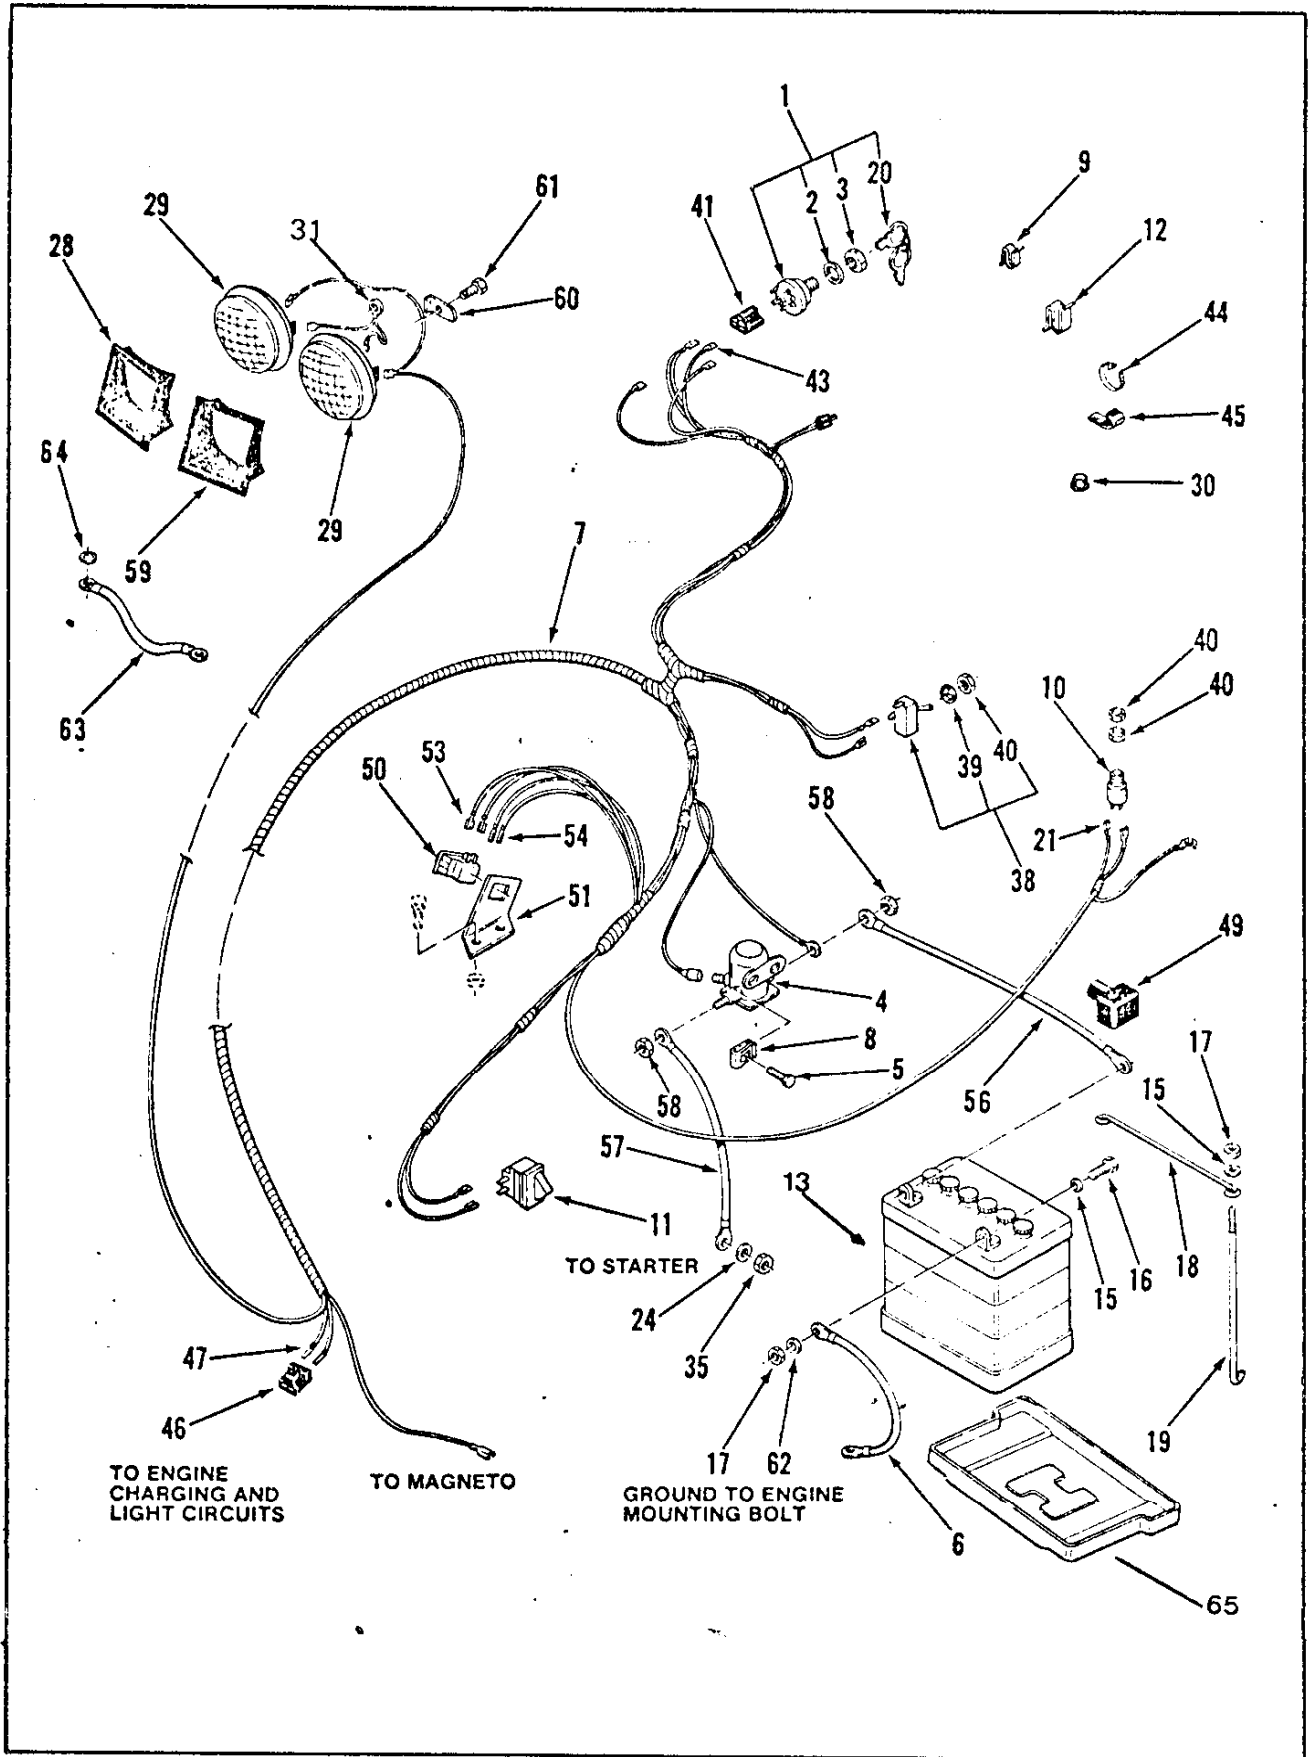

SECTION 10 - ELECTRICAL SYSTEM

Item	Part Number	Description	
FIGURE 10-2 ELECTRICAL SYSTEM (Cont'd)			
35	915234	Nut 1/4-20.....	1
38	102138	Light Switch.....	1
39	920259	Locking Ring.....	1
40	105805	Special Nut.....	4
41	105302	Conn. Body - Part of 7.....	1
43	102651	Female Terminal - Part of 7.....	3
44	518017	Cable Tie.....	X
45	8830	Clip.....	2
46	518151	Conn. Body - Part of 7.....	1
47	518074	Socket Conn. - Part of 7.....	2
49	109553	Terminal Cover.....	1
50	109327	PTO Interlock Switch.....	1
51	109178	Bracket.....	1
53	518077	Female Terminal 0.187 - Part of 7.....	2
54	109378	Female Terminal 0.110 - Part of 7.....	2
56	109361	Battery To Solenoid Cable 14.0 in. (35.6 cm).....	1
57	109362	Starter To Solenoid Cable 23.0 in. (58.4 cm).....	1
58	105805	Special Nut.....	2
59	109495	Headlight Retainer LH.....	1
60	109459	Lock.....	2
61	926671	S.T. Bolt 1/4-20 X 1/2.....	2
62	920081	Lockwasher 1/4.....	4
63	109910	Ground Wire.....	1
64	920155	Internal Lockwasher.....	1
65	110298	Tray Battery.....	1