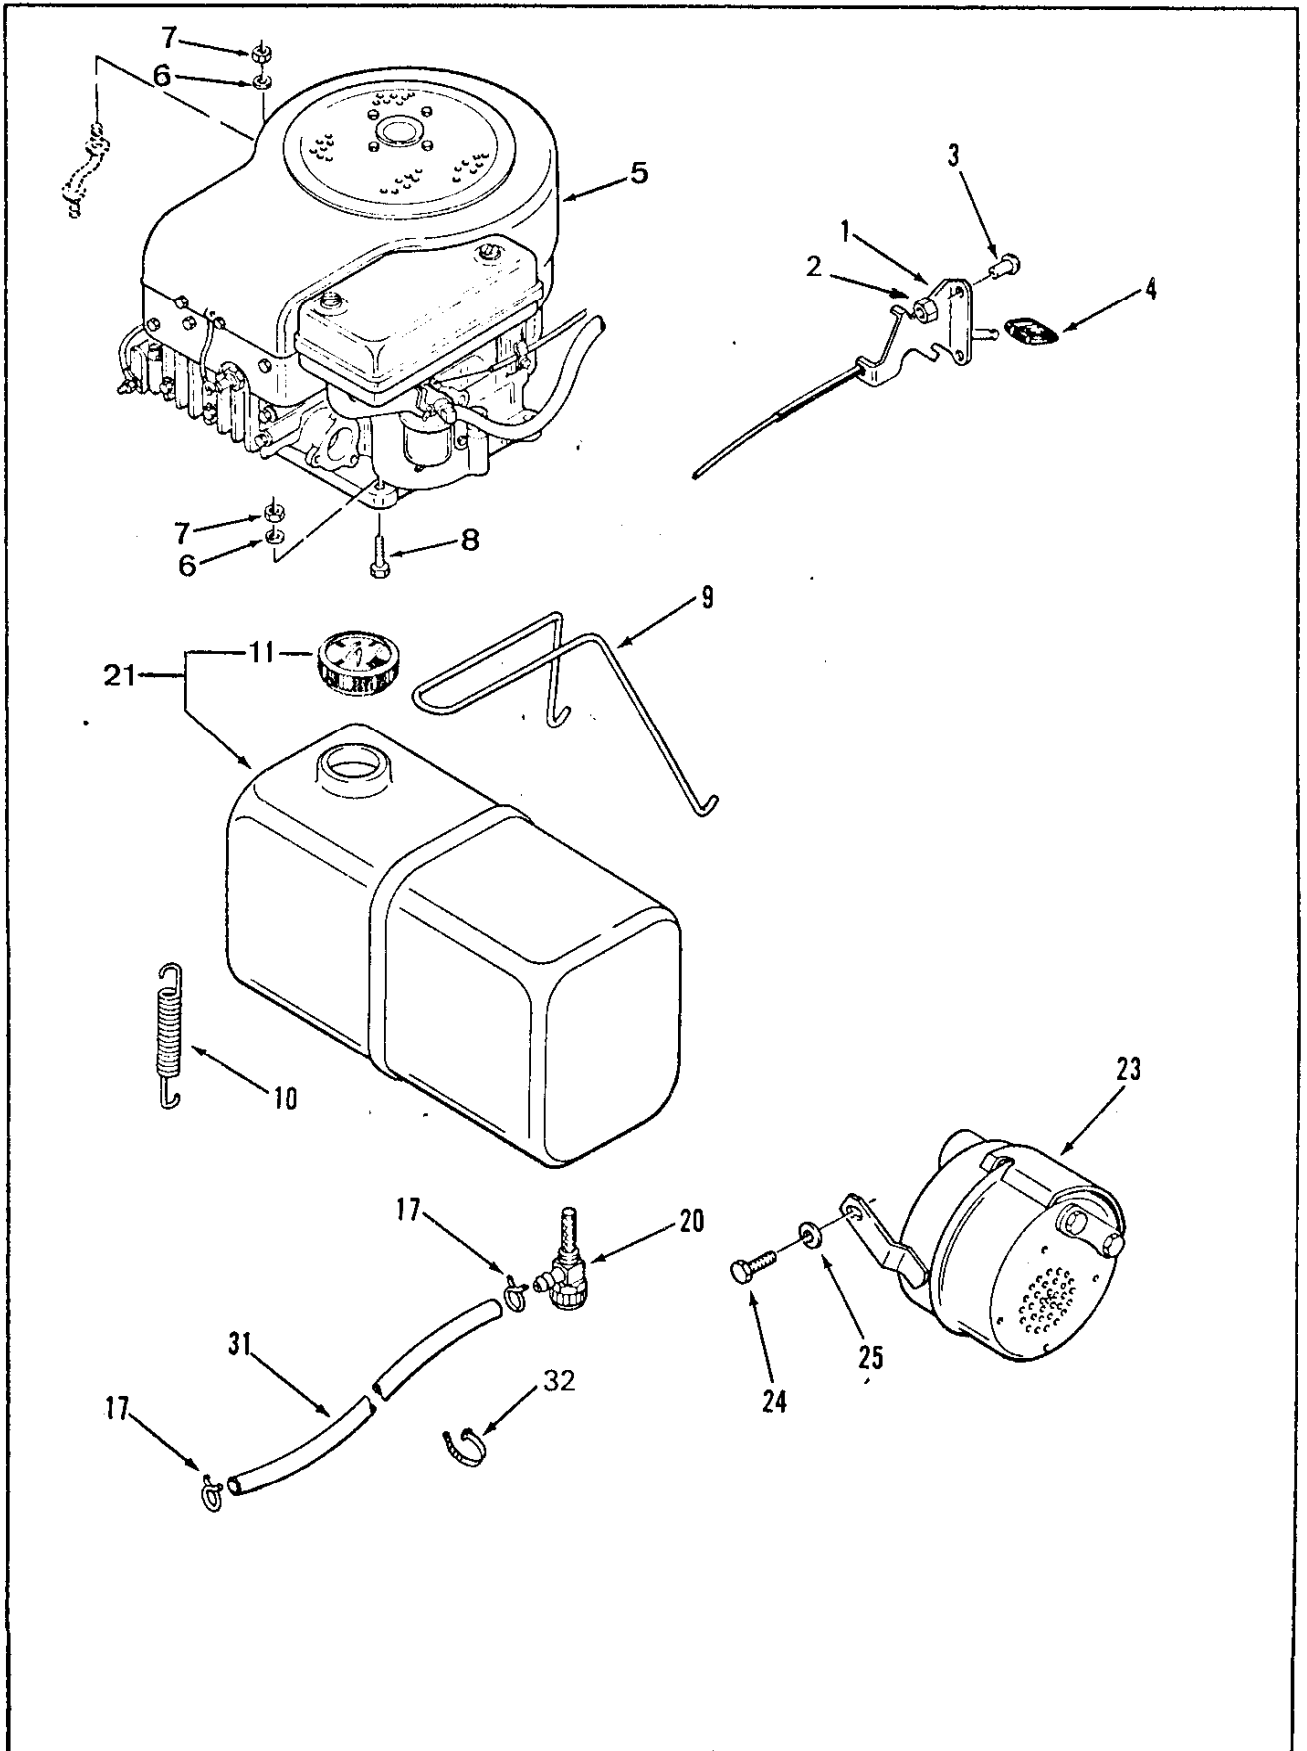

SECTION 9 - FUEL AND EXHAUST SYSTEMS

Item	Part Number	Description	
FIGURE 9 FUEL AND EXHAUST SYSTEMS AND ENGINE			
1	109532	Choke/Throttle Control.....	1
2	915740	Lock Nut.....	2
3	910792	Screw Pan HD.....	2
4	108917	Knob.....	1
5	109472	Engine 11 HP B&S Model 252707 , Type 0222-02.....	1
6	920008	Washer 5/16 SAE.....	4
7	915112	Eslok Nut 5/16-18.....	4
8	908021	Bolt 5/16-18 X 1 1/2.....	3
9	109950	Hold Down Wire.....	1
10	107788	Hold Down Spring.....	1
11	108011	Gasoline Cap.....	1
17	108898	Hose Clamp.....	2
20	110425	Fuel Valve.....	1
21	110457	Fuel Tank Assy.....	1
23	108614	Muffler.....	1
24	908001	Bolt 1/4-20 X 1/2.....	1
25	920007	Washer 1/4 SAE.....	1
31	110439	Fuel Hose.....	1
32	518017	Cable Tie.....	1