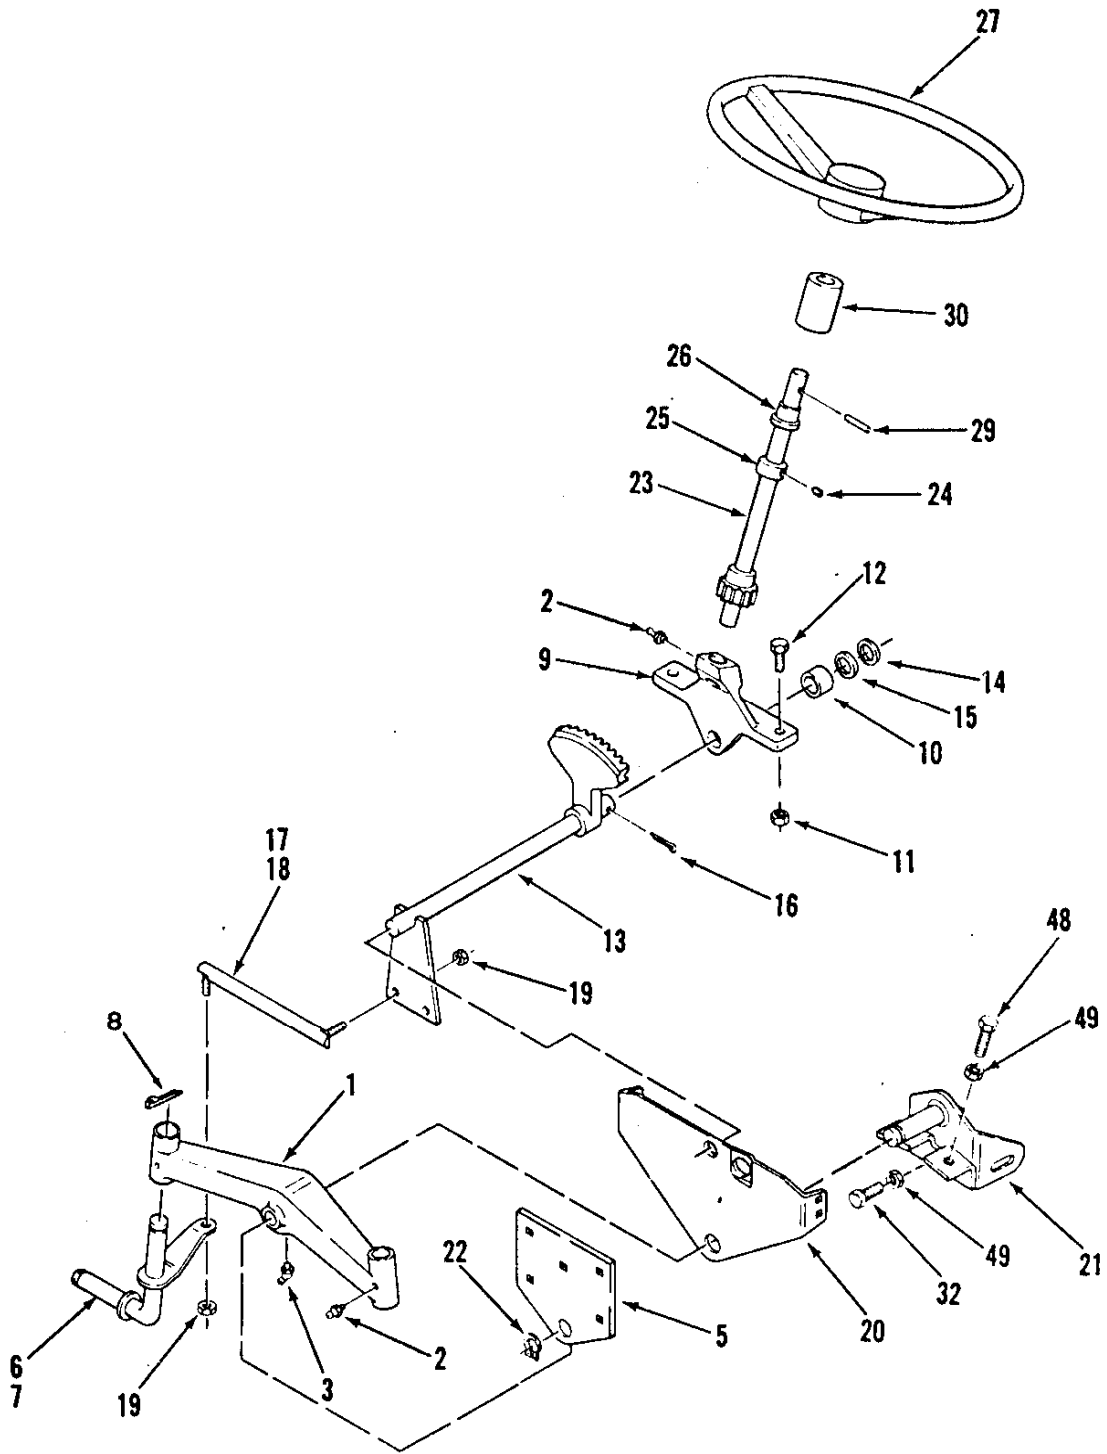

SECTION 5 - FRONT AXLE AND STEERING

SECTION 5 - FRONT AXLE AND STEERING

Item	Part Number	Description	
Figure 5 FRONT AXLE AND STEERING (Mower Hanger)			
1	106199	Axle - Front	1
2	1030	Grease Fitting	1
3	1481	Grease Fitting	3
5	108910	Plate - Front Axle	1
6	110214	Assy - Front Spdl RH	1
7	110215	Assy - Front Spdl LH	1
8	932026	Cotter Pin	1
9	109733	Support	2
10	6397	Bushing	1
11	915113	Eslok Nut 3/8-16	1
12	908034	Bolt 3/8-16 X 1	2
13	106310	Assy - Strg Shft Lower	2
14	5210	Shim Washer .015	1
15	1278	Shim Washer .050	1
16	932035	Cotter Pin 3/16 X 1 1/4	2
17	1772	Ball Joint Assy LH	1
18	1773	Ball Joint Assy RH	1
19	915002	Eslok Nut 3/8-24	1
20	108909	Support - Front Axle	4
21	109252	Front Hanger (Mower)	1
22	104822	Retaining Ring 3/4	1
23	104885	Assy - Strg Shft - Upper	1
24	909848	Cup Pt Set Screw 1/4-20 X 1/4	1
25	1085	Shaft Collar	1
26	109189	Bushing	1
27	106055	Steering Wheel	1
29	933221	Spirol Pin 1/4 X 2	1
30	109529	Collar	1
32	911424	Bolt 3/8-16 X 2 Full Thread	1
48	908035	Bolt 3/8-16 X 1 1/4	2
49	915236	Jam Nut 3/8-16	3